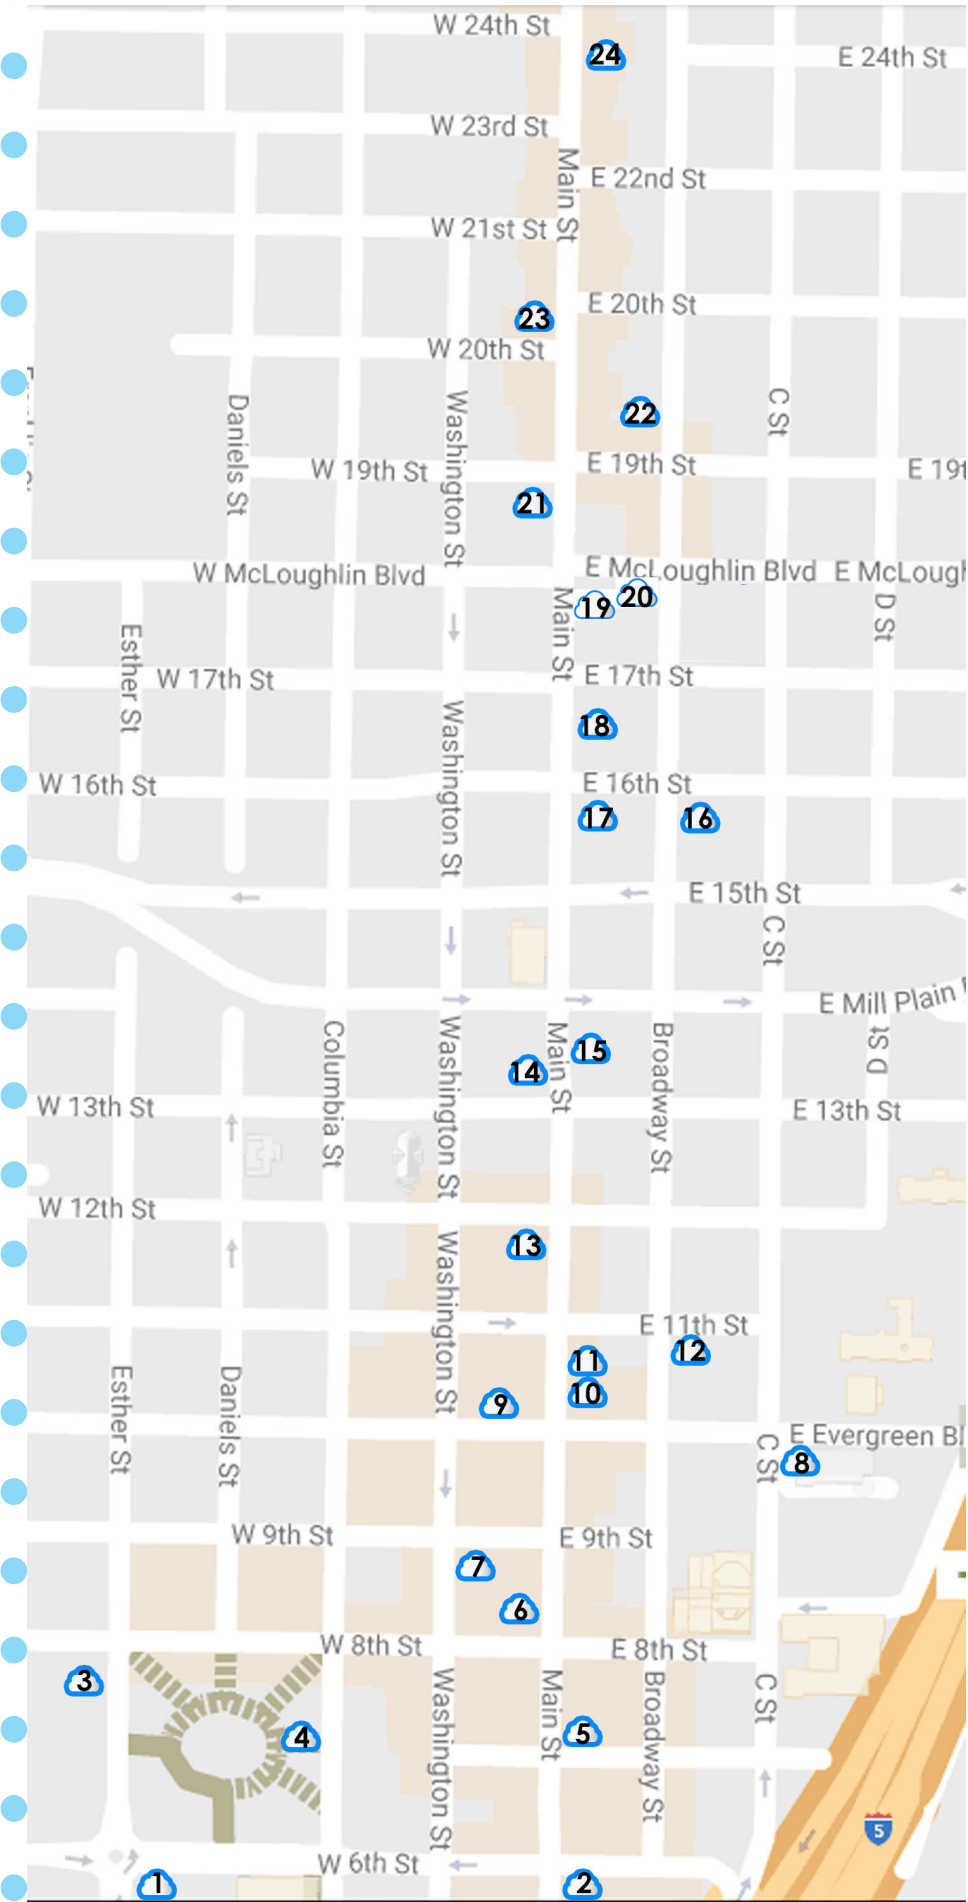

## Poets and Locations:

1. **Anni Becker - My Heart Blooms Here**  
City Hall
2. **Anni Becker - A Walk in the Rain**  
Pacific Continental
3. **Susan Williams - Hallways of Art**  
Esther Short Building
4. **Gwen Gere - Esther Short**  
Esther Short entrance on Columbia St
5. **Loa Ma'o - Impermanence of Spring**  
Love Potion Magickal Perfumerie
6. **Angeline Nguyen - Breathe In**  
Divine Consign
7. **Karen Read - Claim**  
Compass Coffee
8. **Morgan Hutchinson - Gather. Question. Dream.**  
Vancouver Community Library
9. **Cathy Gavlick - Esther Short Park Rocks**  
Siren Salon
10. **Tiffany Burba - Angst Gallery on a Friday Night**  
Angst Gallery
11. **Tiffany Burba - Nostalgia**  
Kiggins Theatre
12. **Paul Christensen - Phroggy**  
Corner of 11th and Broadway
13. **Karen Read - Kind Ghosts of Kiggins**  
Source Climbing Gym
14. **Elle Lowe - One True Love**  
Fleur Chocolate
15. **Angeline Nguyen - Live Music**  
IQ Credit Union
16. **Abby Blank - Open What Was Shut**  
Not Too Shabby
17. **Christine Lamb White - Roots on Row**  
Clark County Historical Museum
18. **Toni Partington - Up or Down**  
US Bank
19. **Abby Blank - Dogwood & Poppy**  
Dave's Killer Magic Shop
20. **Shawn Morrill - Downtown**  
Sigma Design
21. **Elle Lowe - Conversations & Coffee Brewing**  
Compass Church
22. **Christopher Luna - HEMP**  
High End Market Place
23. **Toni Partington - We Cross Main St.**  
Between Old Glory Antiques & Main Street Day Spa
24. **Glenn Grossman and Family - We Don't Mind the Rain**  
Trap Door Brewing

# - indicates poem location